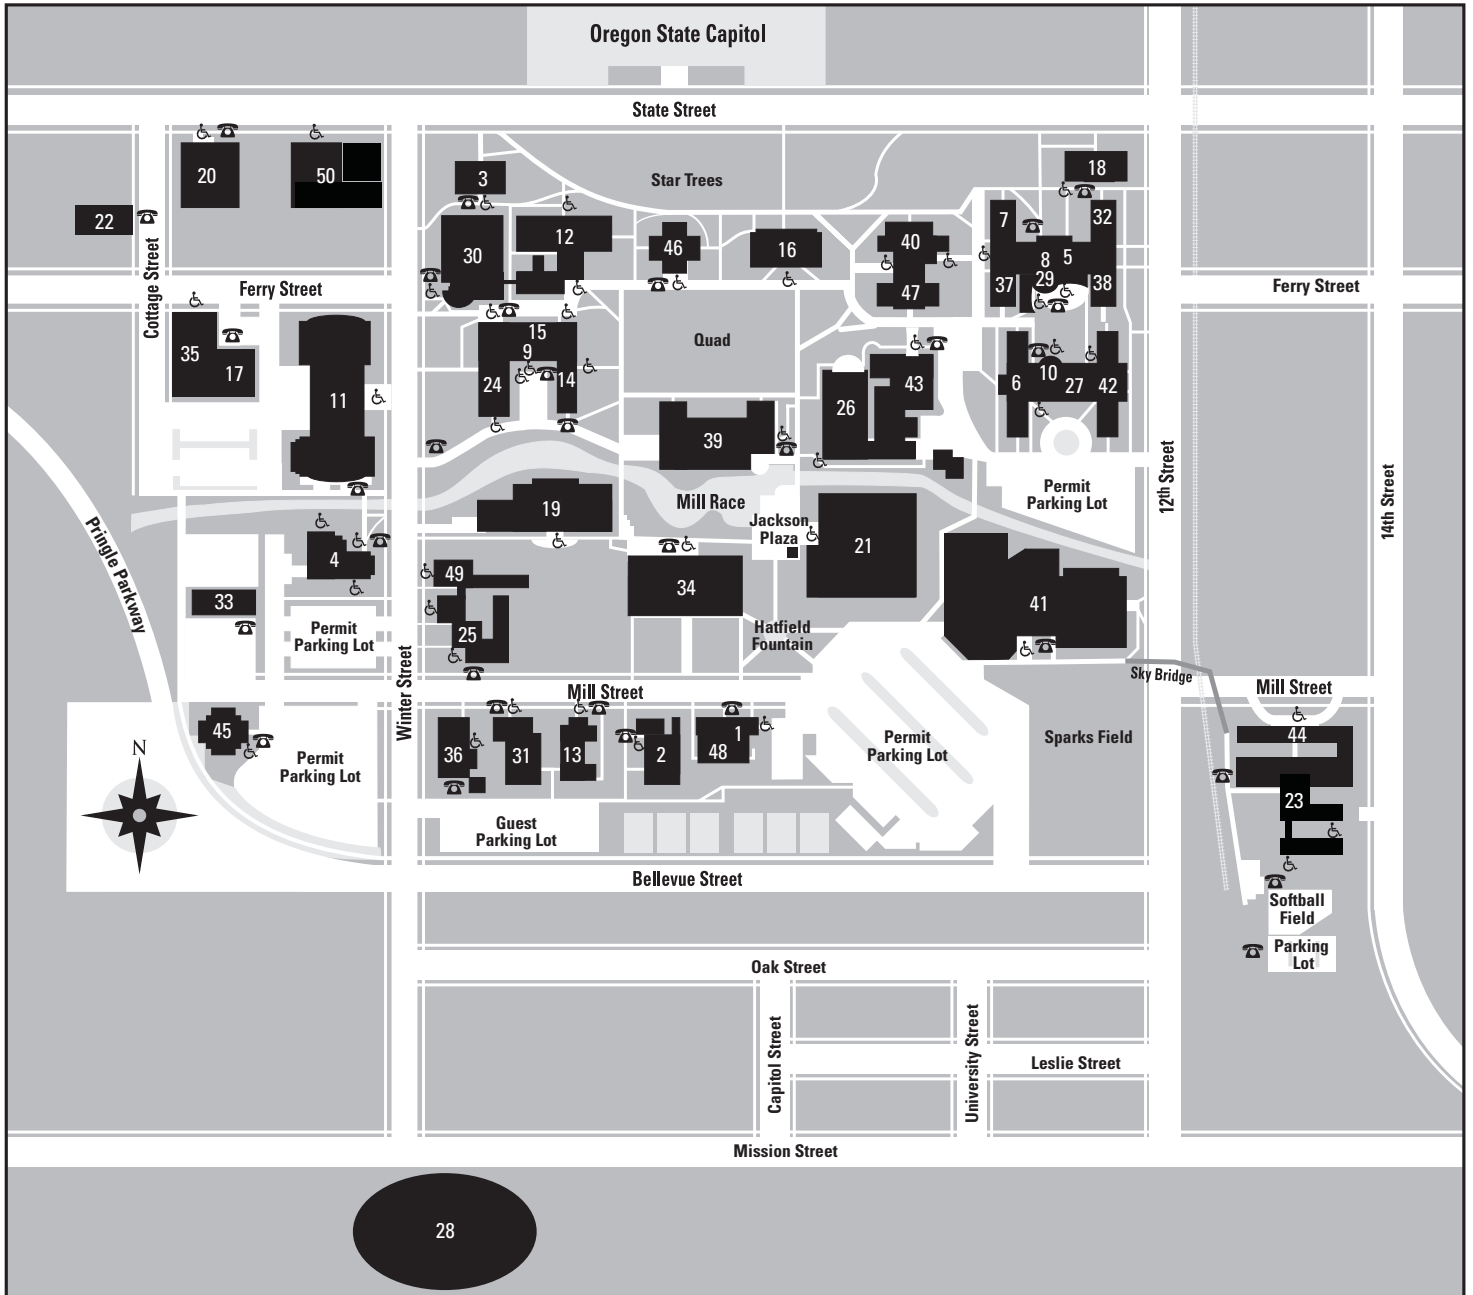

WILLAMETTE UNIVERSITY CAMPUS MAP

- | | | |
|--|--|--|
| <ul style="list-style-type: none"> 1 Admission Office (CLA) 2 Alpha Chi Omega Sorority 3 Art Building 4 Atkinson Graduate School of Management (Seeley G. Mudd Building) 5 Baxter Hall 6 Belknap Hall 7 Beta Theta Pi Fraternity 8 Bishop Wellness Center 9 Campus Safety 10 Office of International Education and the Writing Center 11 College of Law (Truman Wesley Collins Legal Center) 12 Collins Science Center 13 Delta Gamma Sorority 14 Doney Hall 15 Doney North Offices* 16 Eaton Hall 17 Executive Building* | <ul style="list-style-type: none"> 18 Gatke Hall 19 Goudy Commons 20 Hallie Ford Museum of Art 21 Mark O. Hatfield Library 22 Haseldorf Apartments 23 Kaneko Commons 24 Lausanne Hall 25 Lee House 26 Mary Stuart Rogers Music Center (Hudson Hall) 27 Matthews Hall 28 McCulloch Stadium 29 Montag Center 30 Olin Science Center 31 Pi Beta Phi Sorority 32 Phi Delta Theta Fraternity 33 Physical Plant 34 Putnam University Center* 35 School of Education Willamette Academy | <ul style="list-style-type: none"> 36 Shepard House 37 Sigma Chi Fraternity 38 Sigma Alpha Epsilon Fraternity 39 Smith Auditorium 40 Smullin Hall 41 Lestle J. Sparks Center 42 Terra House 43 Theatre Playhouse 44 Tokyo International University of America 45 University Apartments 46 Waller Hall* 47 Walton Hall 48 Willamette International Studies House (WISH) 49 York House 50 Oregon Civic Justice Center |
|--|--|--|
- *See reverse side for specific offices within the building.**

From the Oregon Coast

1. Take Highway 18 east from Lincoln City (off Highway 101).
2. Stay on Highway 18 for about 27 miles.
3. Take the Salem exit (Highway 22).
4. Stay on Highway 22 for about 26 miles.
5. Highway 22 will take you into downtown Salem, crossing a bridge over the Willamette River, onto Center Street.
6. Turn right on High Street.
7. Turn left on State Street.
8. Turn right on Winter Street.
9. Just past Mill Street, turn left into the guest parking lot.