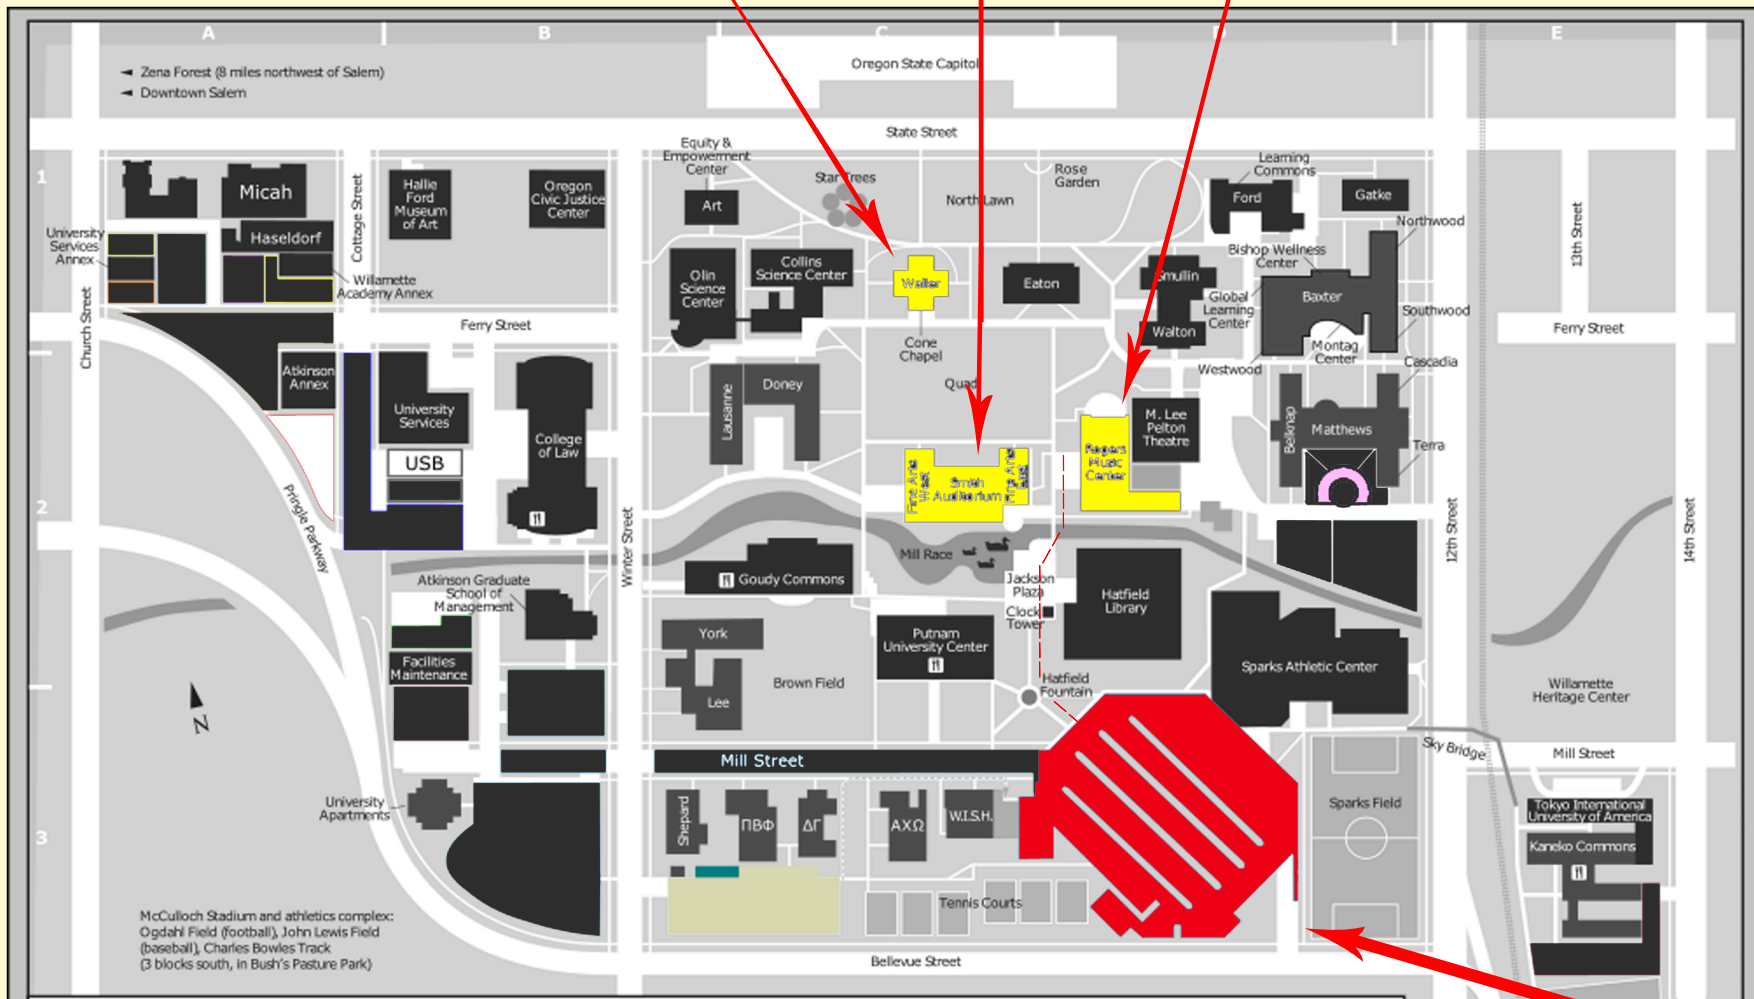

CONE CHAPEL

SMITH AUDITORIUM

ROGERS MUSIC CENTER

SPARKS CENTER parking lot

WILLAMETTE UNIVERSITY | Parking Map