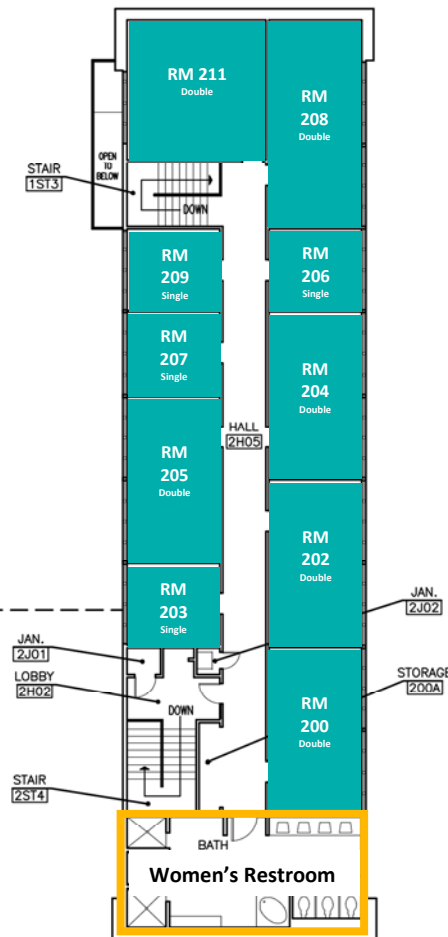

YORK

LEVEL 1 ROOF BELOW

LEE

1  
2

LEE/YORK COMPLEX LEVEL 2

ROOM PLAN

**WILLAMETTE  
UNIVERSITY**

900 STATE ST. SALEM, OR

Initials	Revision/Issue	Date

W.U. In-House

LEE/YORK COMPLEX  
350 WINTER ST. SALEM, OR

LEVEL 2  
ROOM PLAN

Date: 09-21-2016 Sheet: 02  
Sheet Size: 17"x11"  
Scale: 1:275 or 1"=22'-11"