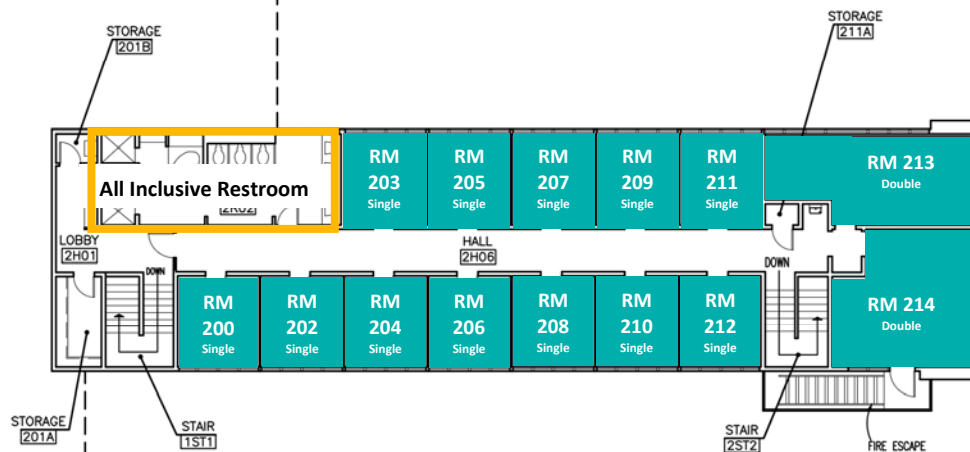

YORK

LEVEL 1 ROOF BELOW

LEE

1  
2

LEE/YORK COMPLEX LEVEL 2

ROOM PLAN

**WILLAMETTE  
UNIVERSITY**

900 STATE ST. SALEM, OR

Initials	Revision/Issue	Date

W.U. In-House

LEE/YORK COMPLEX  
350 WINTER ST. SALEM, OR

LEVEL 2  
ROOM PLAN

Date: 09-21-2016 Sheet: 02  
Sheet Size: 17"x11"  
Scale: 1:275 or 1"=22'-11"