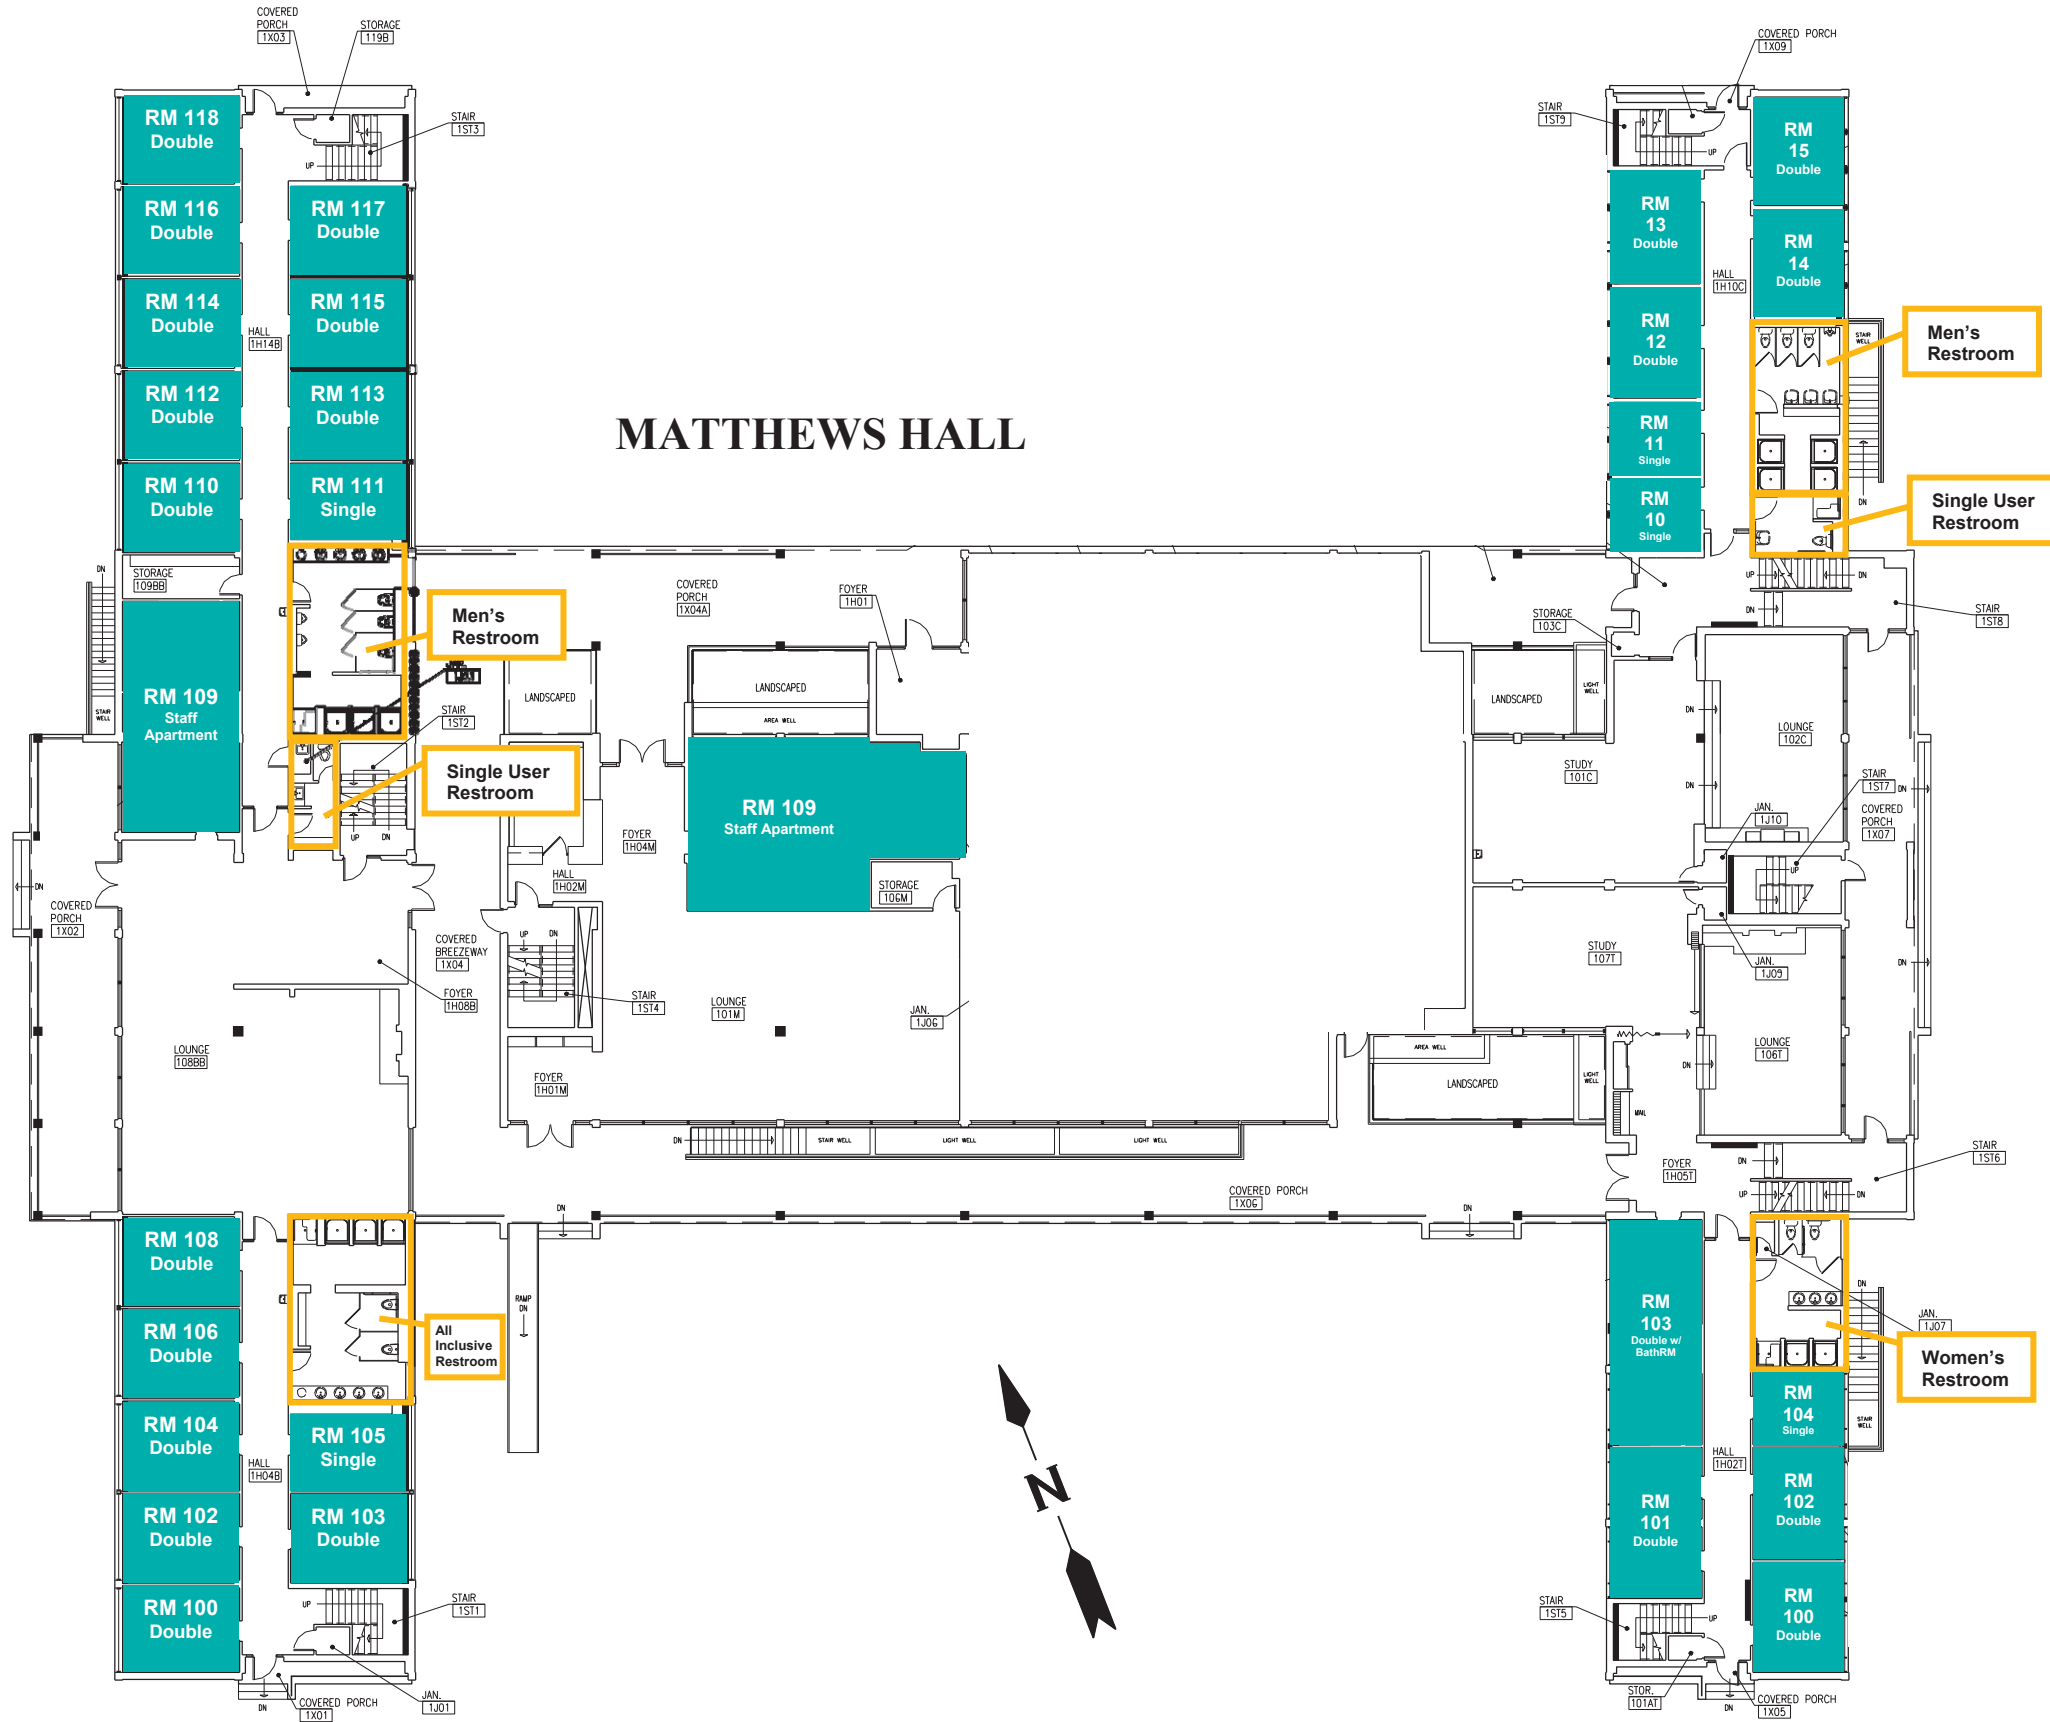

BELKNAP HALL

MATTHEWS HALL

CASCADIA HOUSE

CASCADIA HOUSE  
TERRA HOUSE

TERRA HOUSE

1  
2

MATTHEWS-BELKNAP COMPLEX - LEVEL 1

ROOM PLAN

**WILLAMETTE  
UNIVERSITY**

900 STATE ST. SALEM, OR

Initials	Revision/Issue	Date

Firm Name and Address  
**W.U. In-House**

Project Name and Address  
**MATTHEWS-BELKNAP  
COMPLEX**  
285 12TH ST. SALEM, OR  
  
**LEVEL 1  
ROOM PLAN**

Date: 01-31-2017  
Sheet No: 17"x11"  
Scale: 1:300 or 1"=25'-0"

02