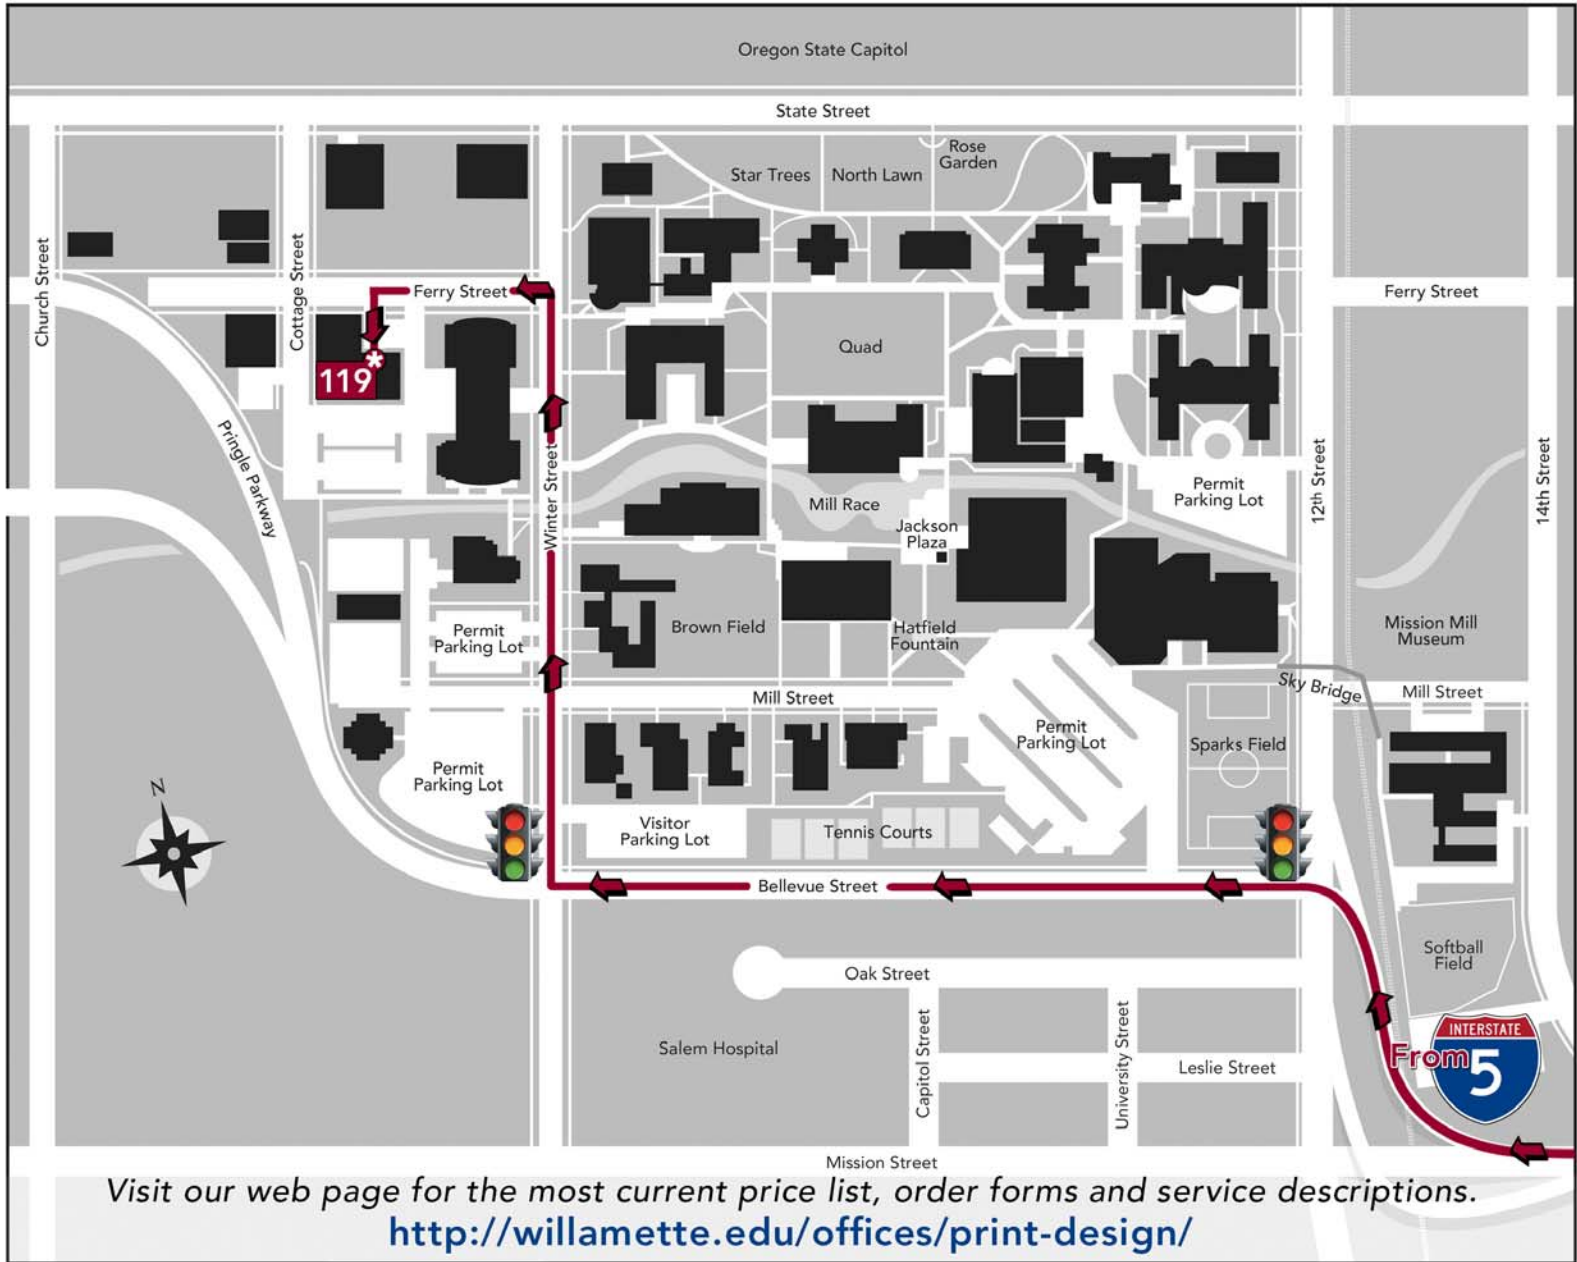

## Willamette Print Services

University Services Building

Enter at Campus Safety

Suite **119**

Monday-Friday

7:30am-5pm

[printdesign@willamette.edu](mailto:printdesign@willamette.edu)

503-370-6717