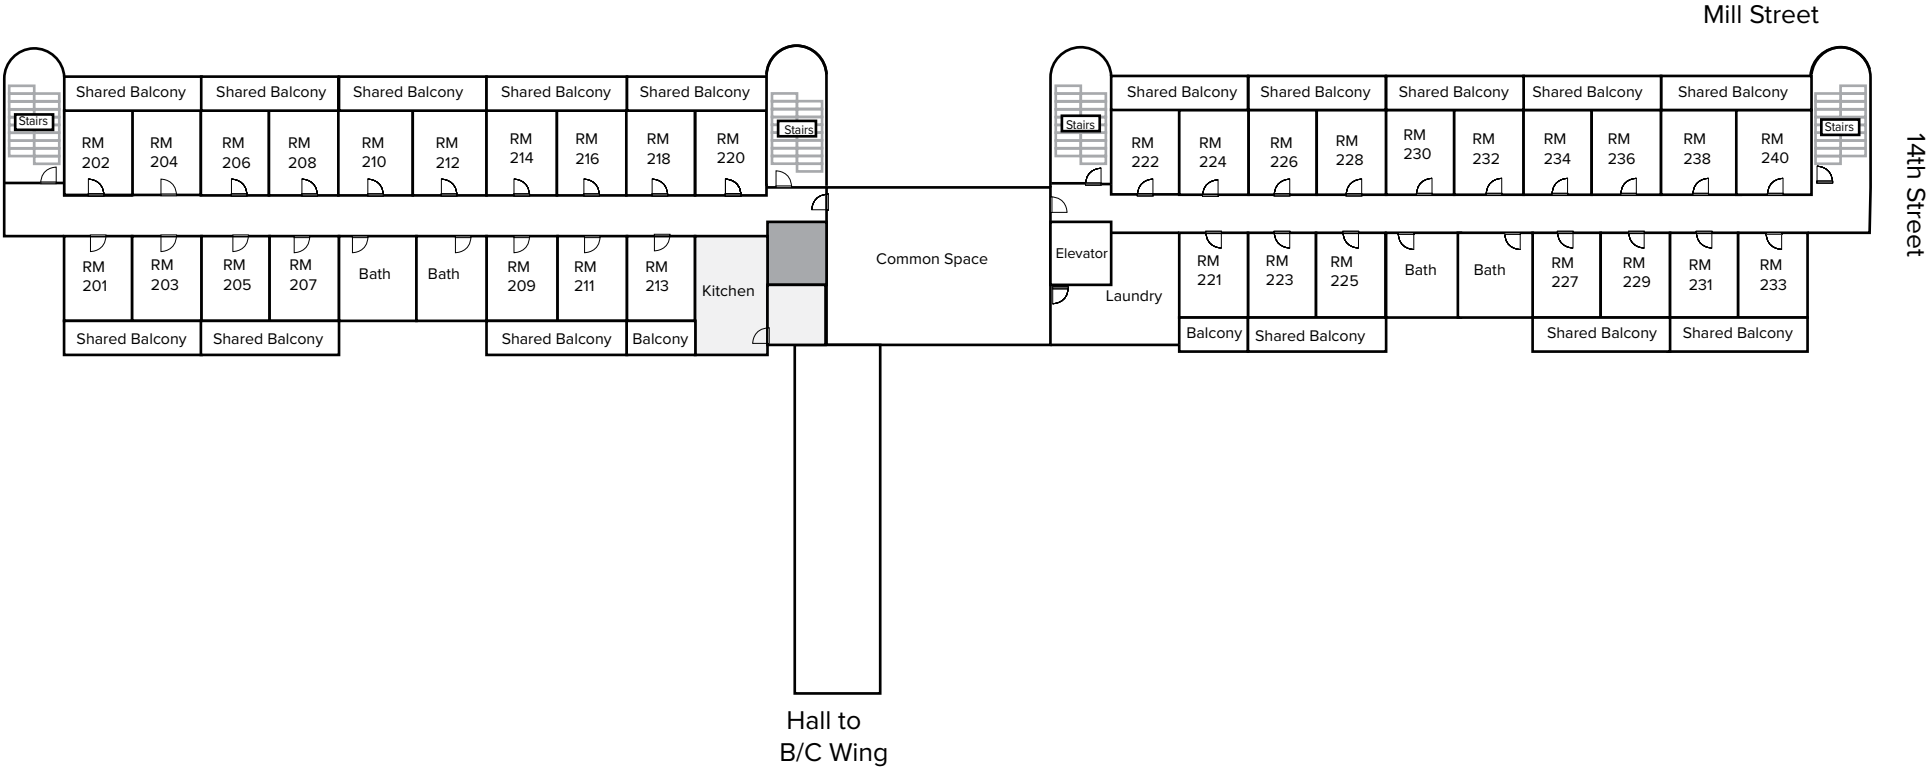

Kaneko Commons A-Wing

[2nd Floor](#)

[3rd Floor](#)

[4th Floor](#)

Please contact the Office of Residence Life and Housing via email (housing@willamette.edu) for more assistance.

If you feel you have a need to contact Accessible Education Services to discuss the ADA accommodation process, please contact them at accessible-info@willamette.edu prior to seeking an assigned housing space as the AES is an involved process that requires documentation.

Kaneko A-Wing - Floor 2

*Not drawn to scale

Tokyo Interational Institue of America

Floorplan Legend

- Not accessible for students

Kaneko A-Wing - Floor 3

*Not drawn to scale

Tokyo Interational Institue of America

Mill Street

14th Street

Floorplan Legend

- Not accessible for students

Kaneko A-Wing - Floor 4

*Not drawn to scale

Tokyo Interational Institue of America

Mill Street

B/C Wing

Floorplan Legend

- Not accessible for students