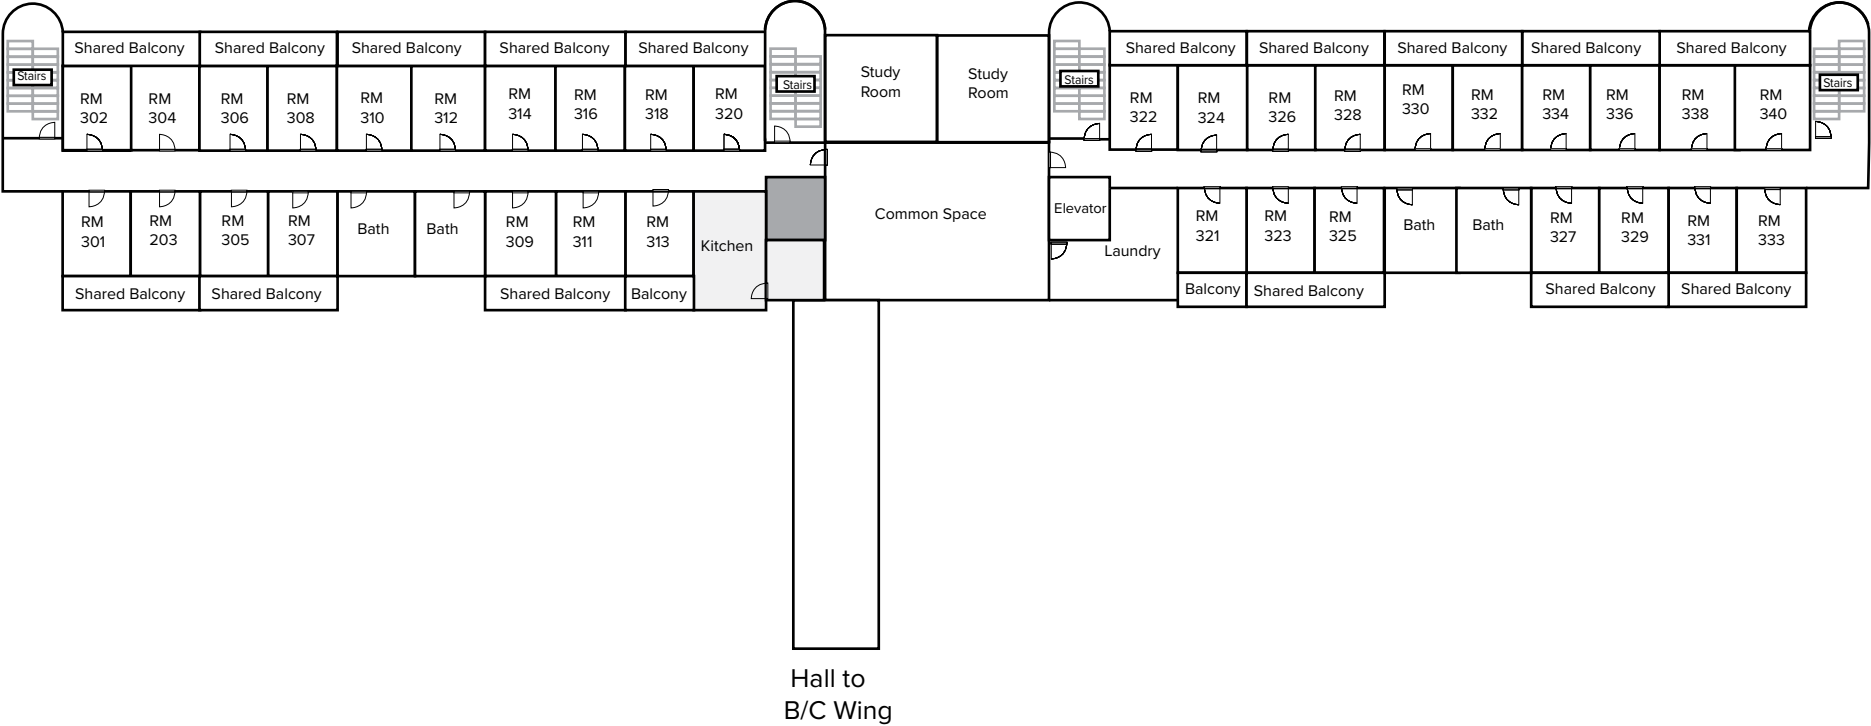

Kaneko A-Wing - Floor 2

*Not drawn to scale

Tokyo Interational Institue of America

Floorplan Legend

- Not accessible for students

Kaneko A-Wing - Floor 3

*Not drawn to scale

Tokyo Interational Institue of America

Mill Street

14th Street

Floorplan Legend

- Not accessible for students

Kaneko A-Wing - Floor 4

*Not drawn to scale

Tokyo Interational Institue of America

Mill Street

B/C Wing

Floorplan Legend

- Not accessible for students